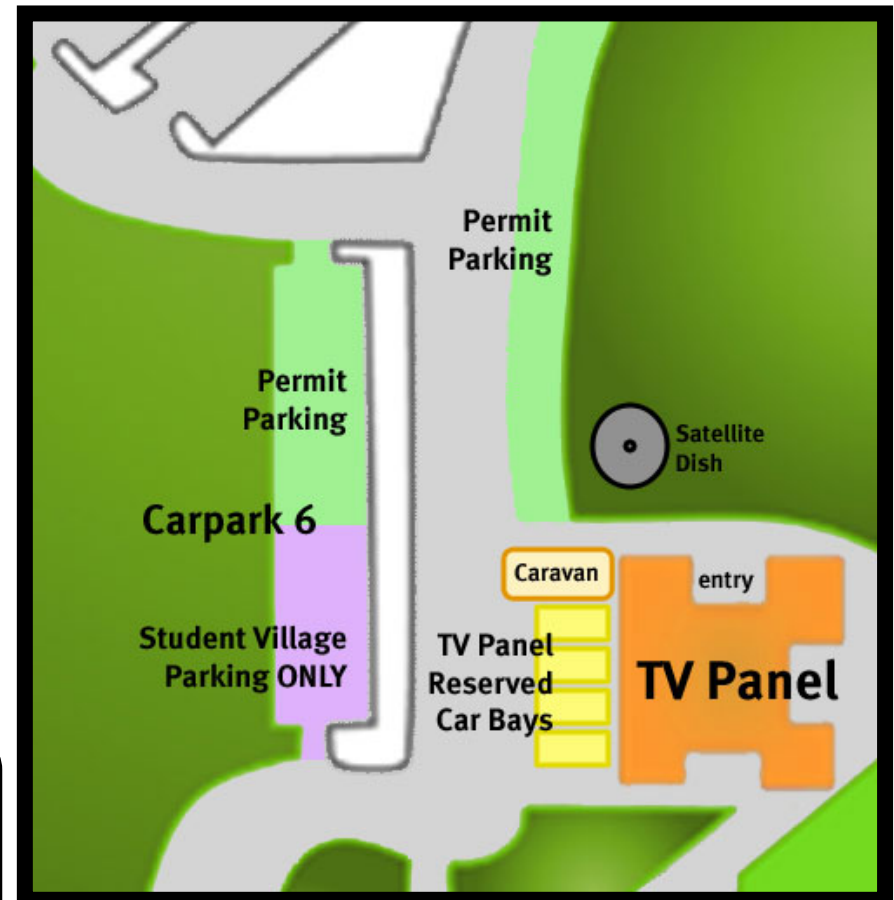

Finding the TV Panel

Enter the second entry on South Street if travelling from the freeway or train station, or the first entry if travelling from Fremantle.

Go RIGHT at the roundabout and follow the road all the way until you reach carpark 6 and the building with the satellite dish and caravan out the front.

Parking.

Please park in the TV Panel Reserved Car Bays out front of our building (next to the caravan) or in the GREEN permit parking areas.